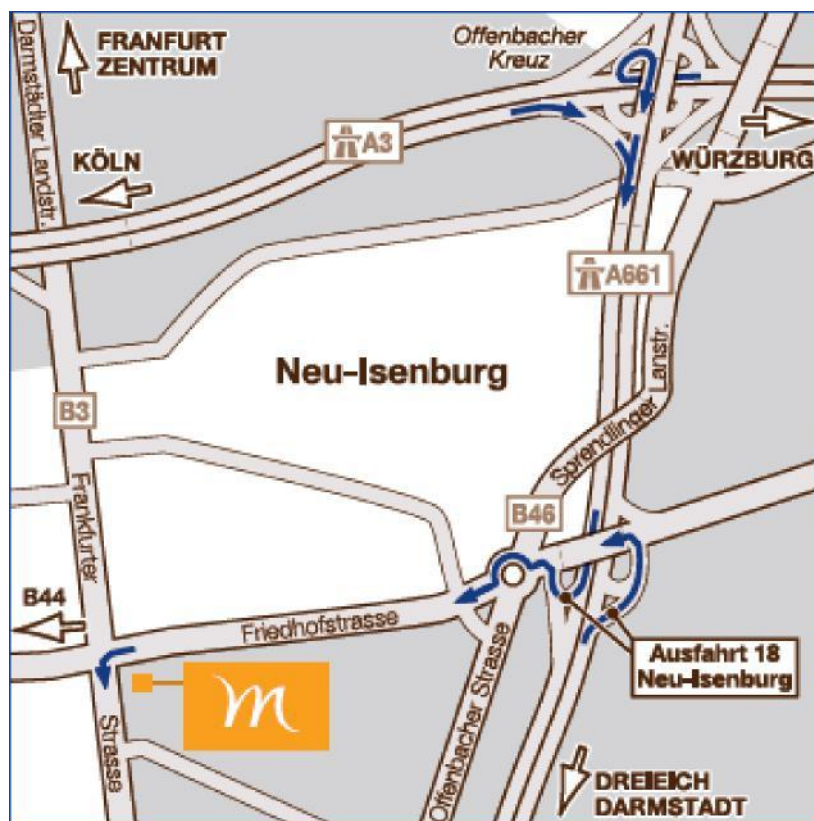

Annual General Meeting of JOST Werke SE on May 7, 2026

Directions

By car

- From A3 motorway: go as far as Offenbach interchange (“Offenbacher Kreuz”) and change onto A661 towards Neu-Isenburg • From A5 motorway: go as far as Bad Homburg interchange (“Bad Homburger Kreuz”) and change onto A661 towards Offenbach • Take Neu-Isenburg exit • Keep left and head for city centre (“Stadtmitte”) • At the junction turn left into Frankfurter Strasse • The hotel is directly on the left-hand side

By train

- Take the local train S-3 or S-4 as far as “Neu-Isenburg Bahnhof” • From the railway station take routes OF-51, X17, X18 and X19 to bus stop Isenburgzentrum Süd or routes OF-52, OF-91 and OF-92 to bus stop Isenburgzentrum West • The hotel is directly on the left-hand side