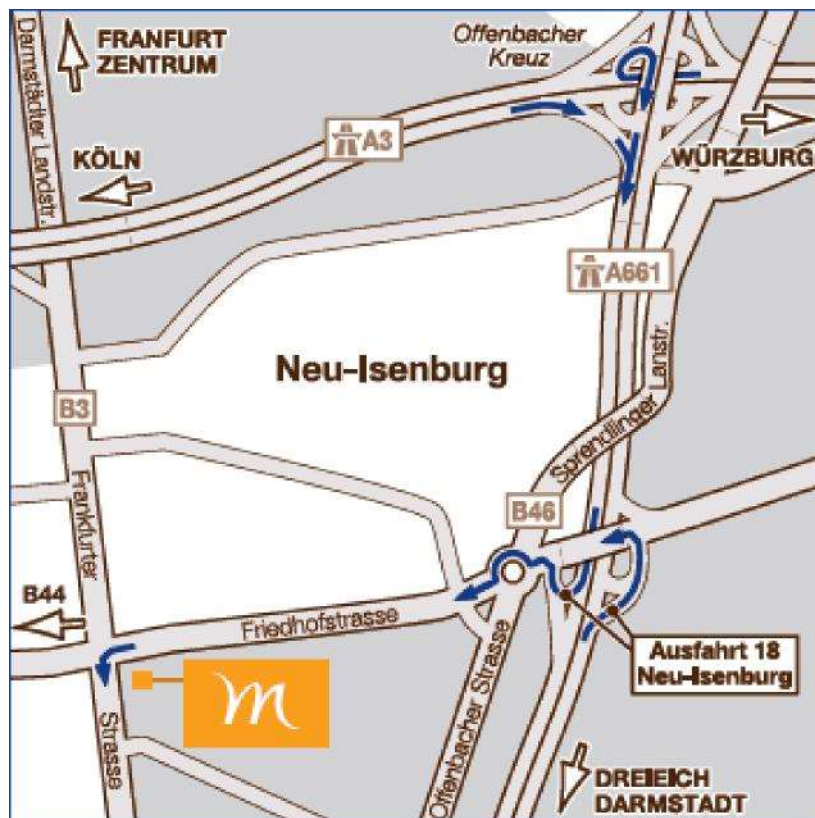

Annual General Meeting of JOST Werke SE on May 8, 2025

Directions

By car

- From A3 motorway: go as far as Offenbach interchange (“Offenbacher Kreuz”) and change onto A661 towards Neu-Isenburg • From A5 motorway: go as far as Bad Homburg interchange (“Bad Homburger Kreuz”) and change onto A661 towards Offenbach • Take Neu-Isenburg exit • Keep left and head for city centre (“Stadtmitte”) • At the junction turn left into Frankfurter Strasse • The hotel is directly on the left-hand side

By train

- Take the local train S-3 or S-4 as far as “Neu-Isenburg Bahnhof” • From the railway station take routes OF-51, X17, X18 and X19 to bus stop Isenburgzentrum Süd or routes OF-52, OF-91 and OF-92 to bus stop Isenburgzentrum West • The hotel is directly on the left-hand side